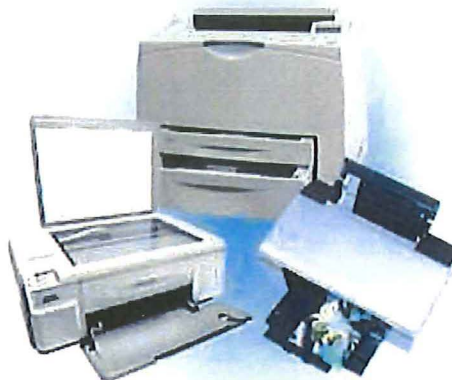

Desktop printers, including printers combined with fax machines, scanners and copiers